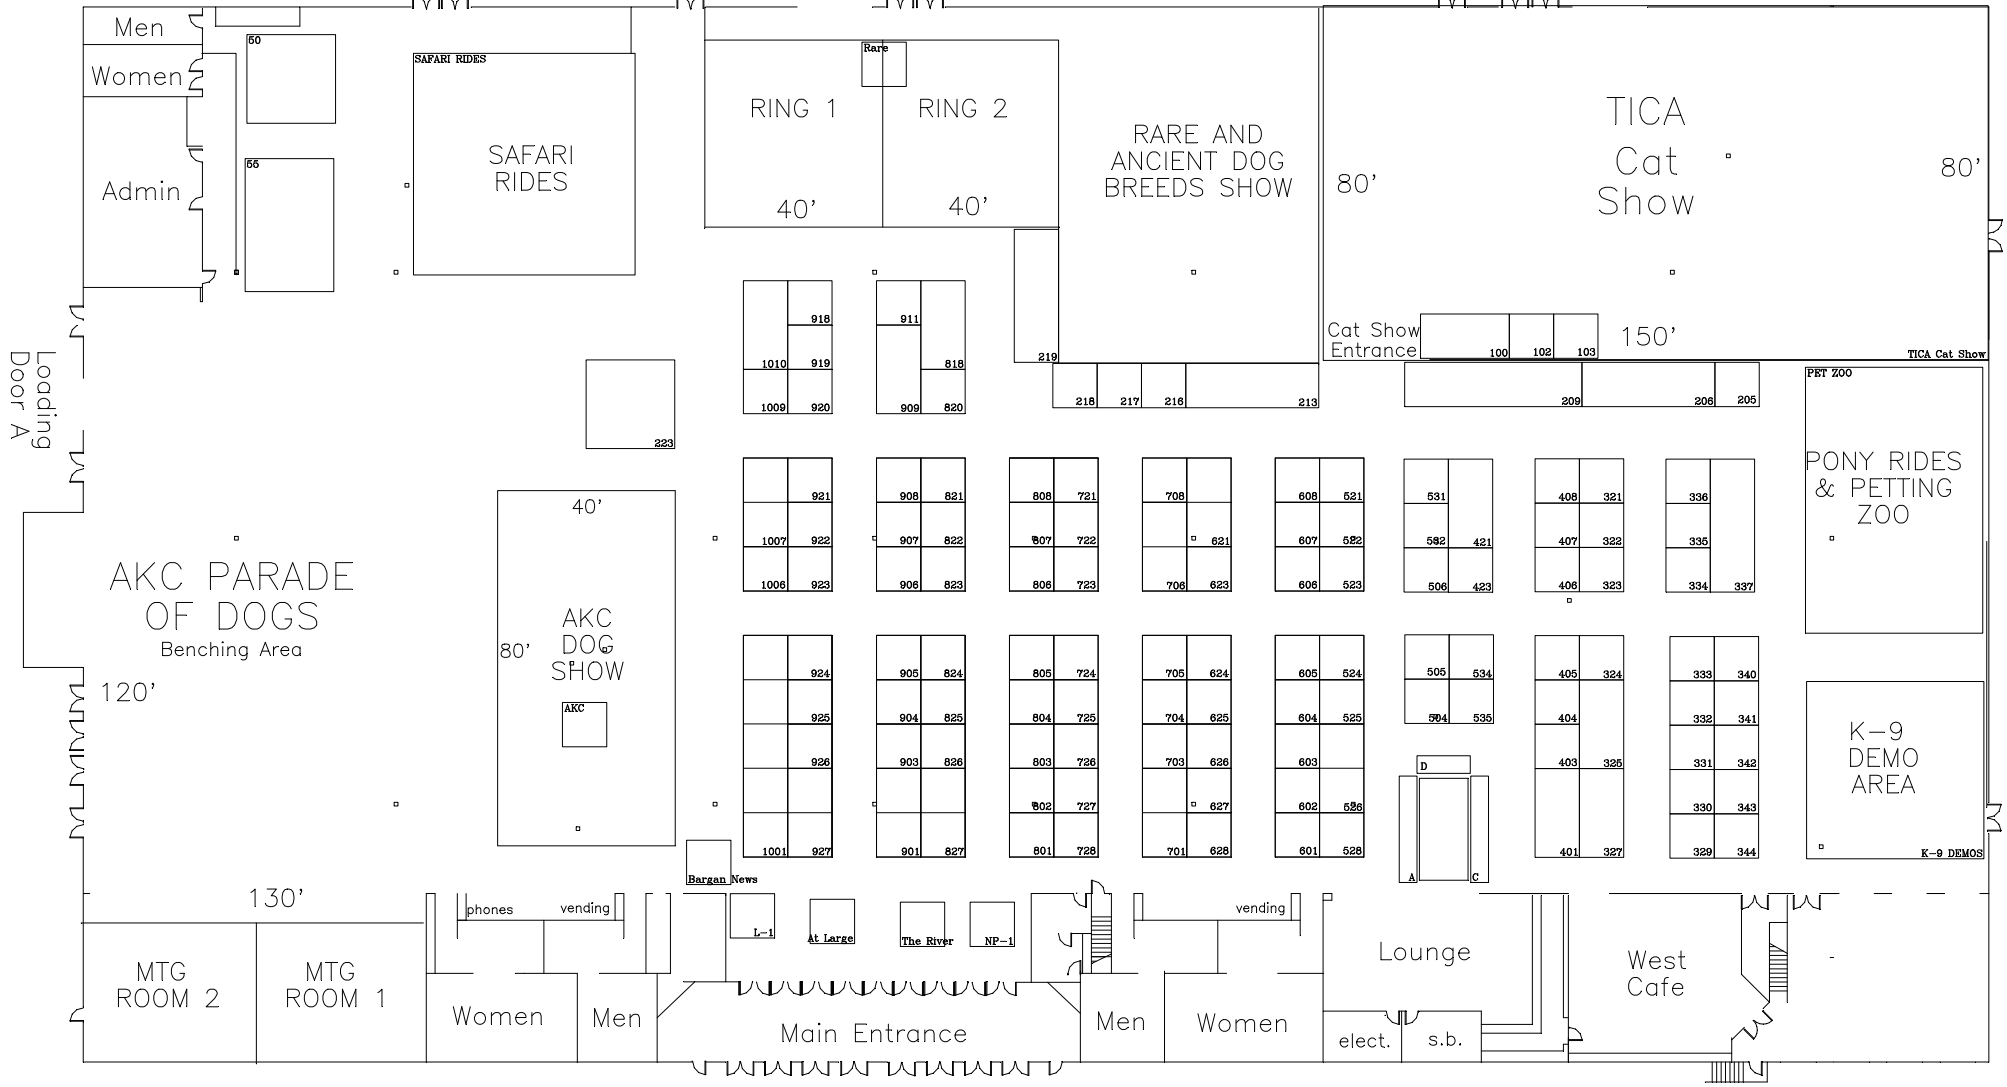

CONNECTICUT PET SHOW OCTOBER 27-28, 2007

DOG AND EXHIBITOR ENTRANCE

Loading Door B

CAT SHOW ENTRANCE
NO DOGS!!

Loading Door C

Out 1