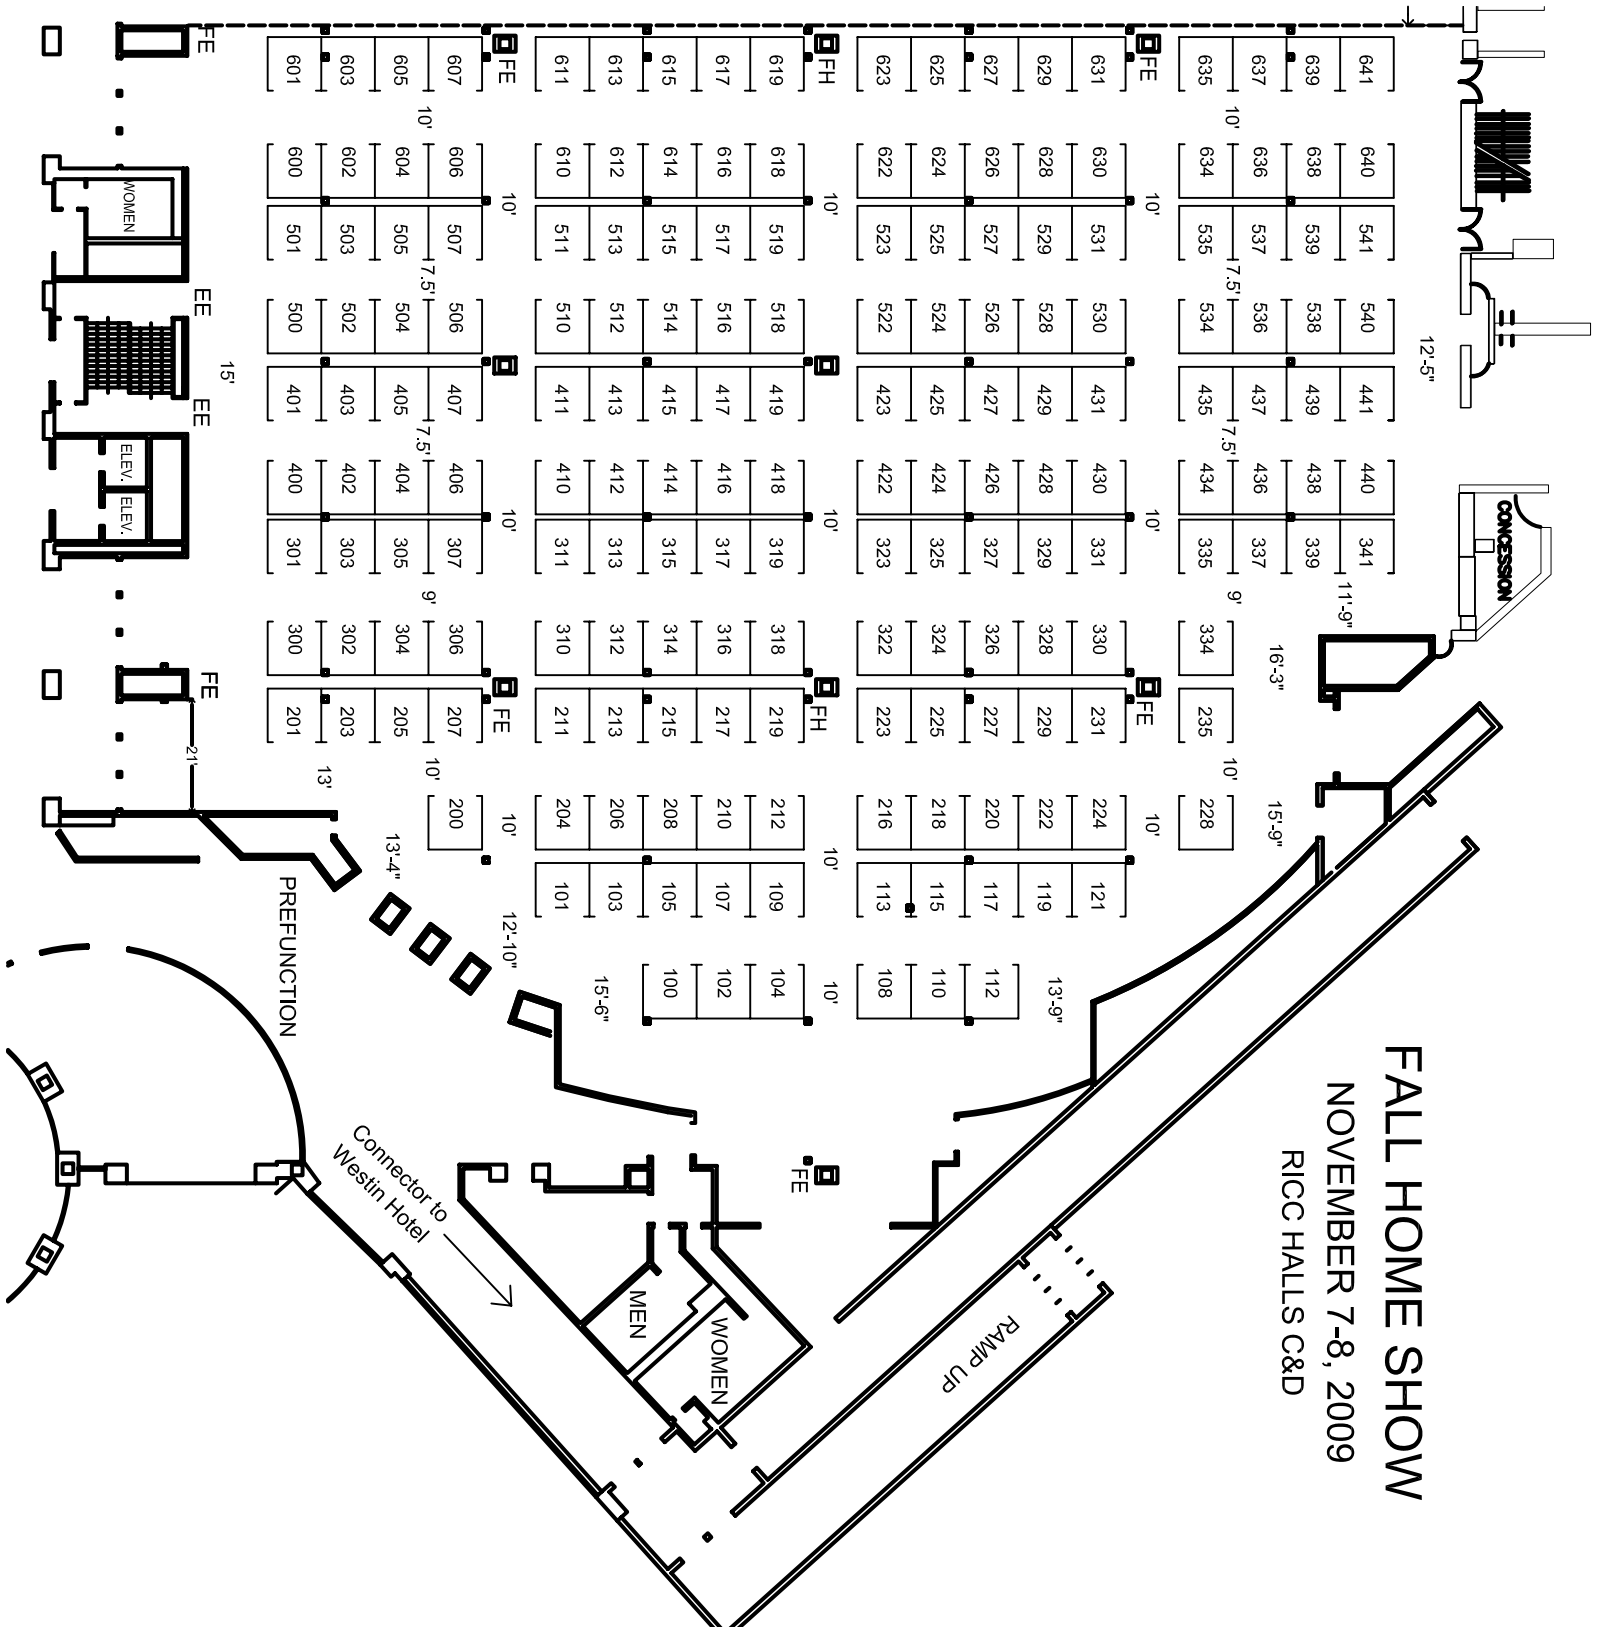

FALL HOME SHOW

NOVEMBER 7-8, 2009

RICC HALLS C&D

LOCATION	RHODE ISLAND	
	CONVENTION CENTER	
	PROVIDENCE, RI	
ROOM	HALLS C & D	
SITE DIR:	RICC	
SHOW CODE:	FallHomeShow09	
BOOTH COUNT:	182	
BOOTH SIZE:	10'x10'	
EXCEPTIONS:		
DATE DRAWN	12/9/08	
CADD OPER:	LM	
REVISIONS		
	12/15/08	
	2/3/09	