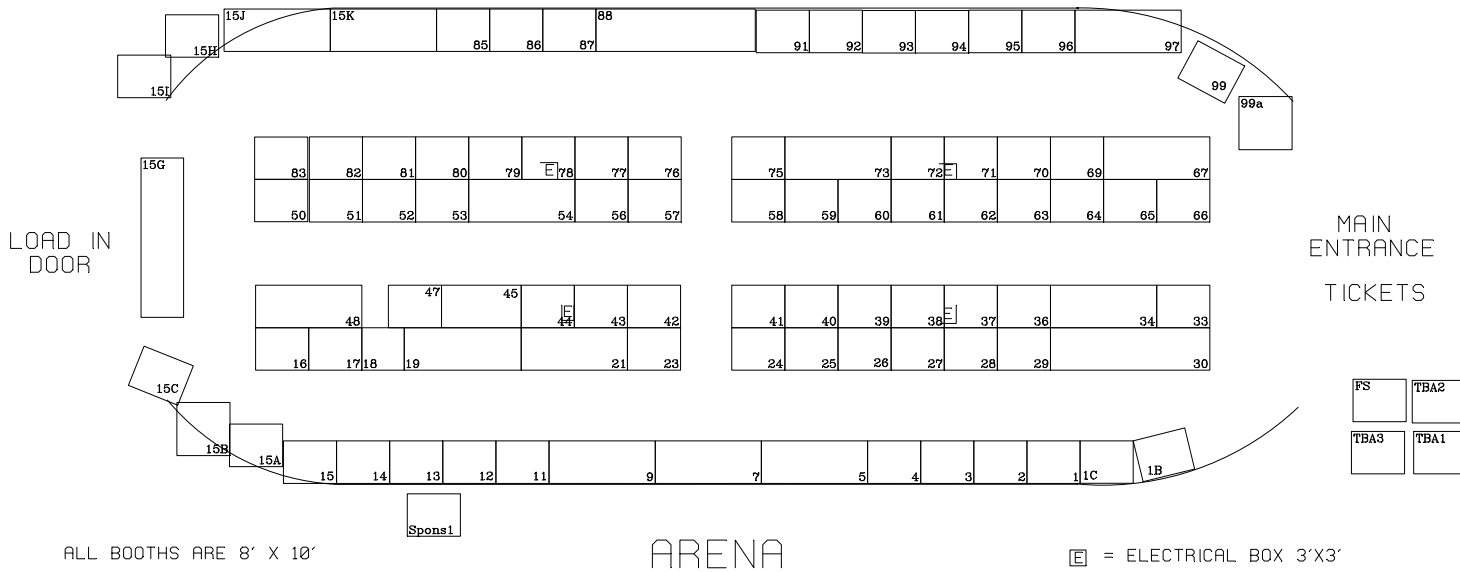

# CONNECTICUT COLLEGE ATHLETIC CENTER NEW LONDON, CT