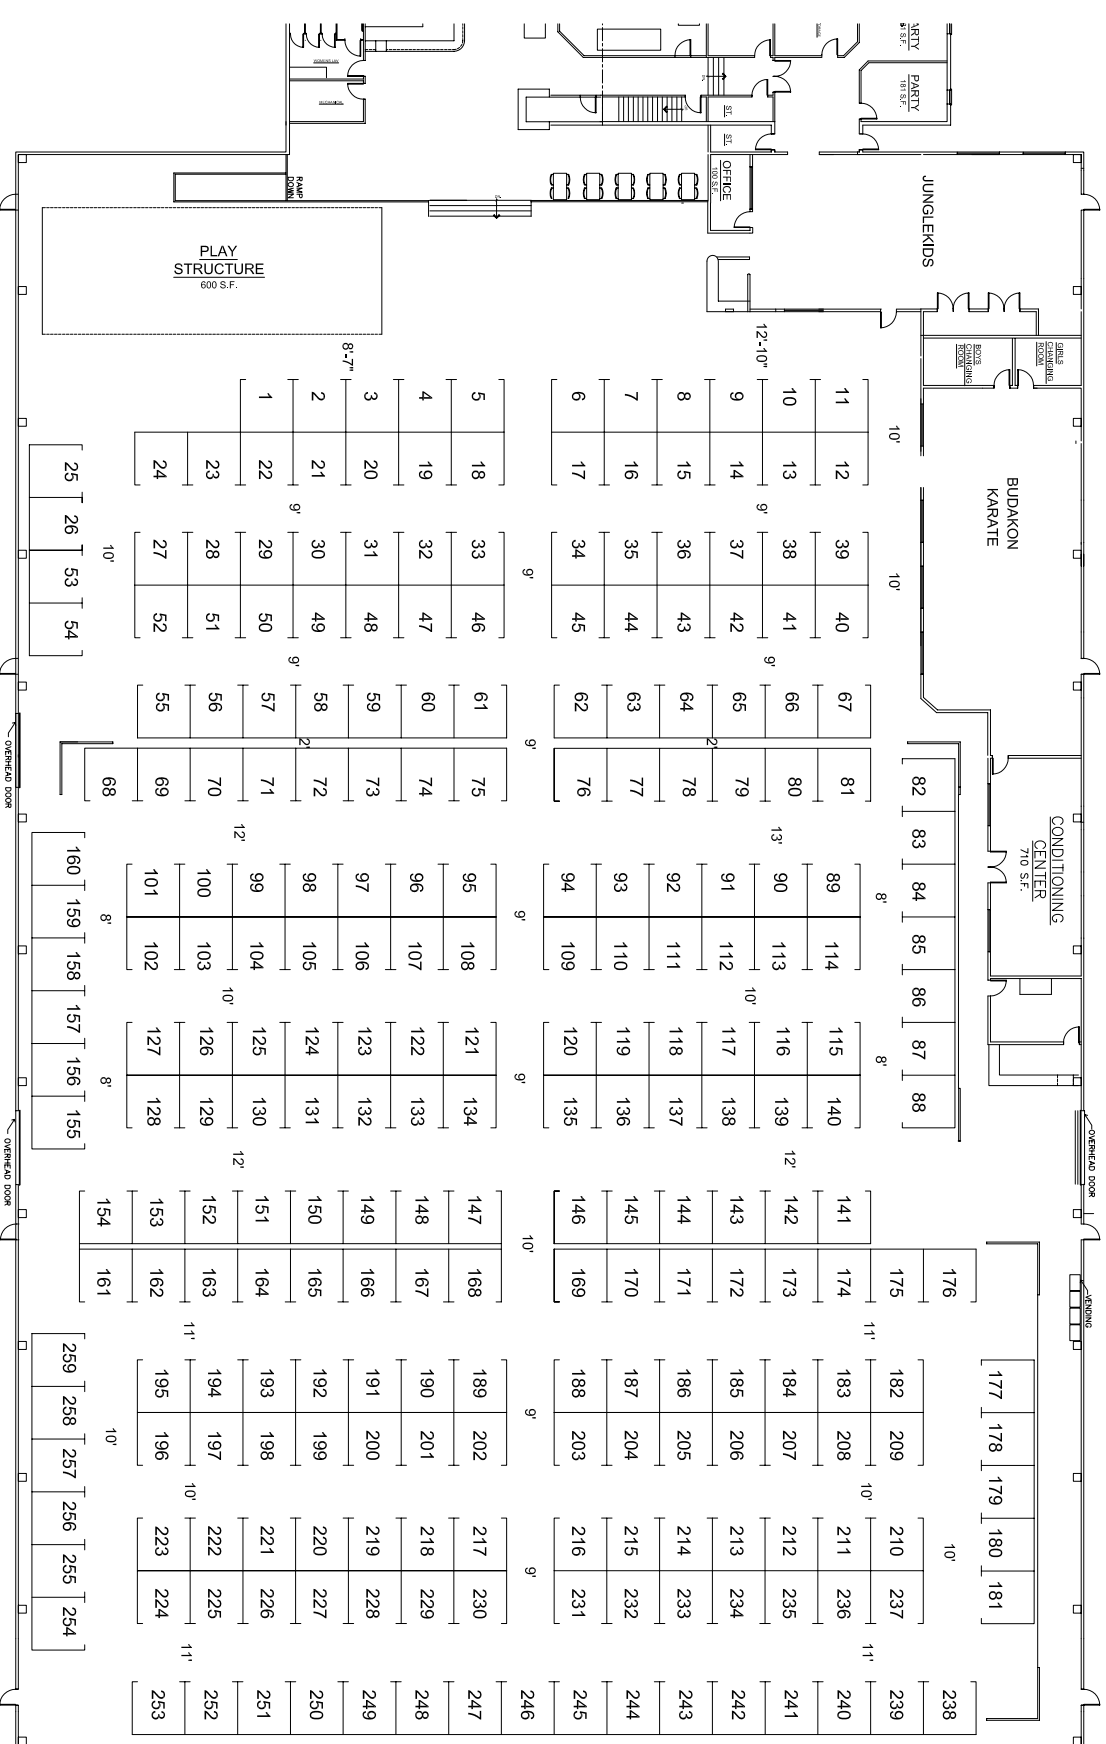

PLYMOUTH BRIDAL EXPO

LOCATION	ROOM
SOUTH SHORE EXPO CENTER PLYMOUTH, MA	
*SR exposition services 1-800-527-4178	
SITE DIR: JunglePlex	
SHOW CODE: PlymouthBridal	
BOOTH COUNT: 259	
BOOTH SIZE: 10'x10'	
EXCEPTIONS: Corner Booths in rink are noted	
DATE DRAWN	4/15/10
CADD OPER. LM	
REVISIONS	