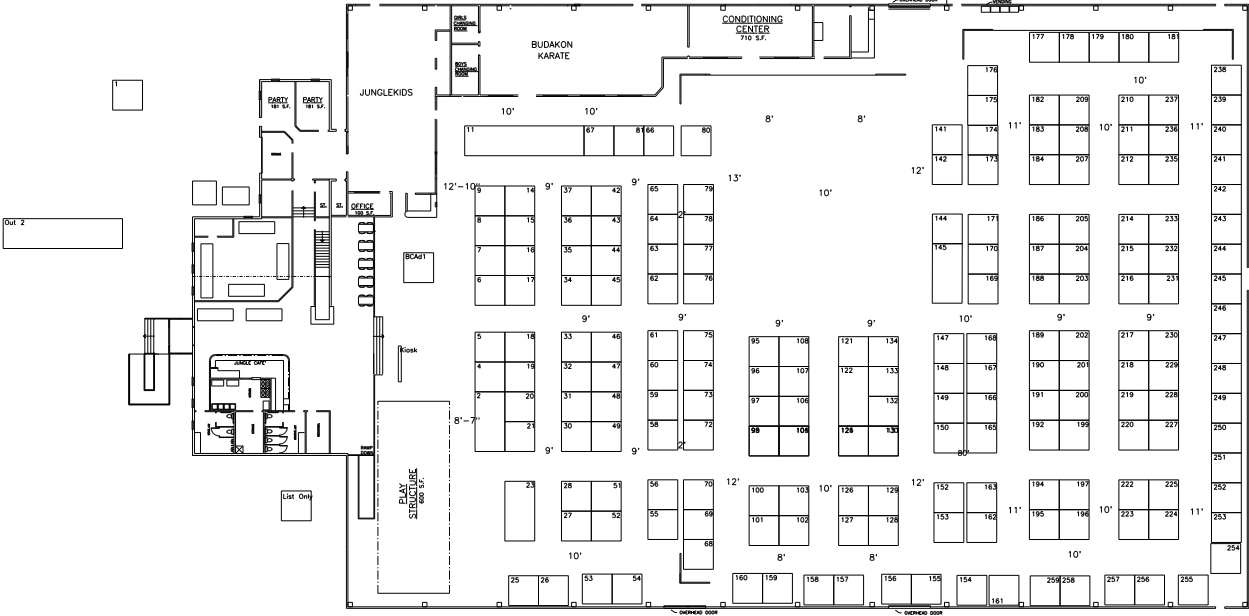

PLYMOUTH BRIDAL EXPO

LOCATION	SOUTH SHORE EXPO CENTER PLYMOUTH, MA
ROOM	
SQR association services 1-800-527-2125	
SITE DIR: JunglePlex	
SHOW CODE: PlymouthBridal	
BOOTH COUNT: 259	
BOOTH SIZE: 10'x10'	
EXCEPTIONS: Corner Booths in rink are noted	
DATE DRAWN 4/15/10	
CADD OPER. LM	
REVISIONS	