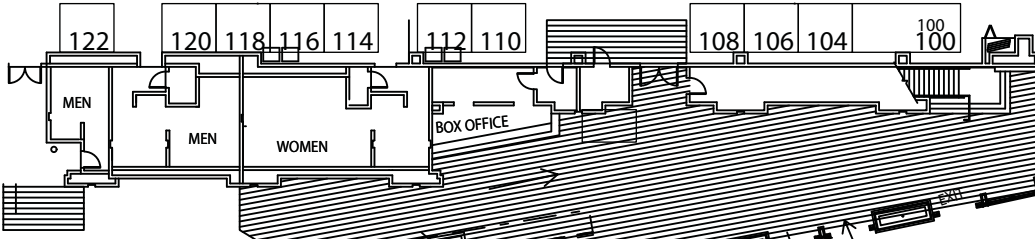

LOBBY ENTRANCE

ENTRANCE

WORCESTER CENTER BLVD.

CENTRAL STREET